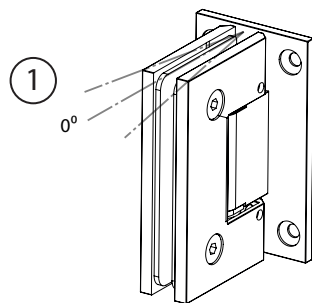

SHOWER HINGE "TEX" WALL/GLASS

- high quality furniture fittings

Adjust the glass door upon installation to the desired angle

Tighten the set screws to fix the hinge to the desired angle

18 kg, pr. hinge

Glass thickness 6 - 10 mm