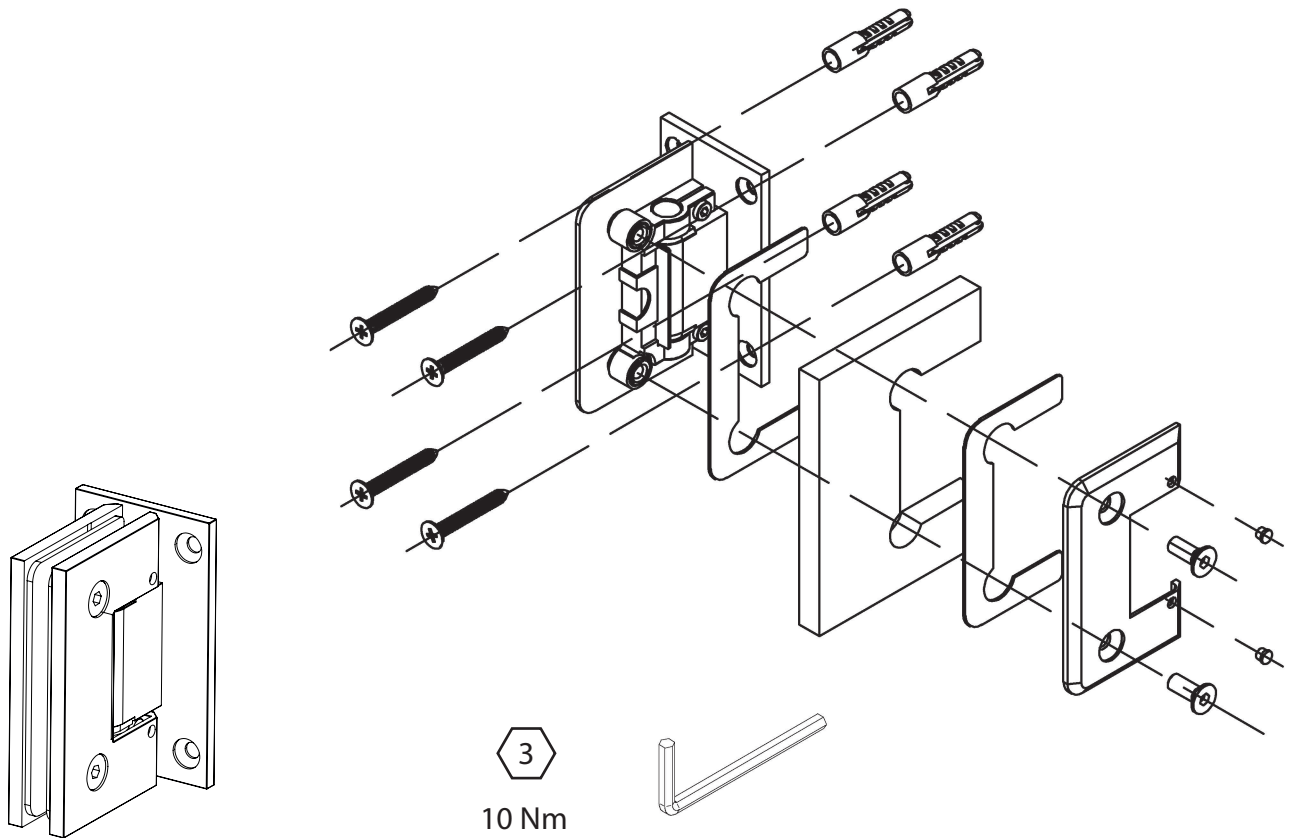

SHOWER HINGE "TEX" WALL/GLASS

- high quality furniture fittings

Adjust the glass door upon installation to the desired angle

Tighten the set screws to fix the hinge to the desired angle

18 kg, pr. hinge

Glass thickness 6 - 10 mm