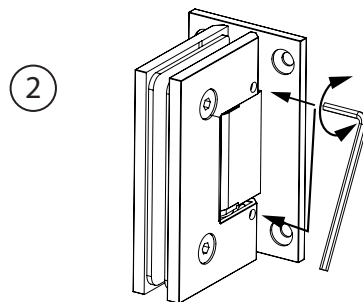

SHOWER HINGE "TEX" WALL/GLASS

- high quality furniture fittings

Adjust the glass door upon installation to the desired angle

Tighten the set screws to fix the hinge to the desired angle

18 kg, pr. hinge

Glass thickness 6 - 10 mm